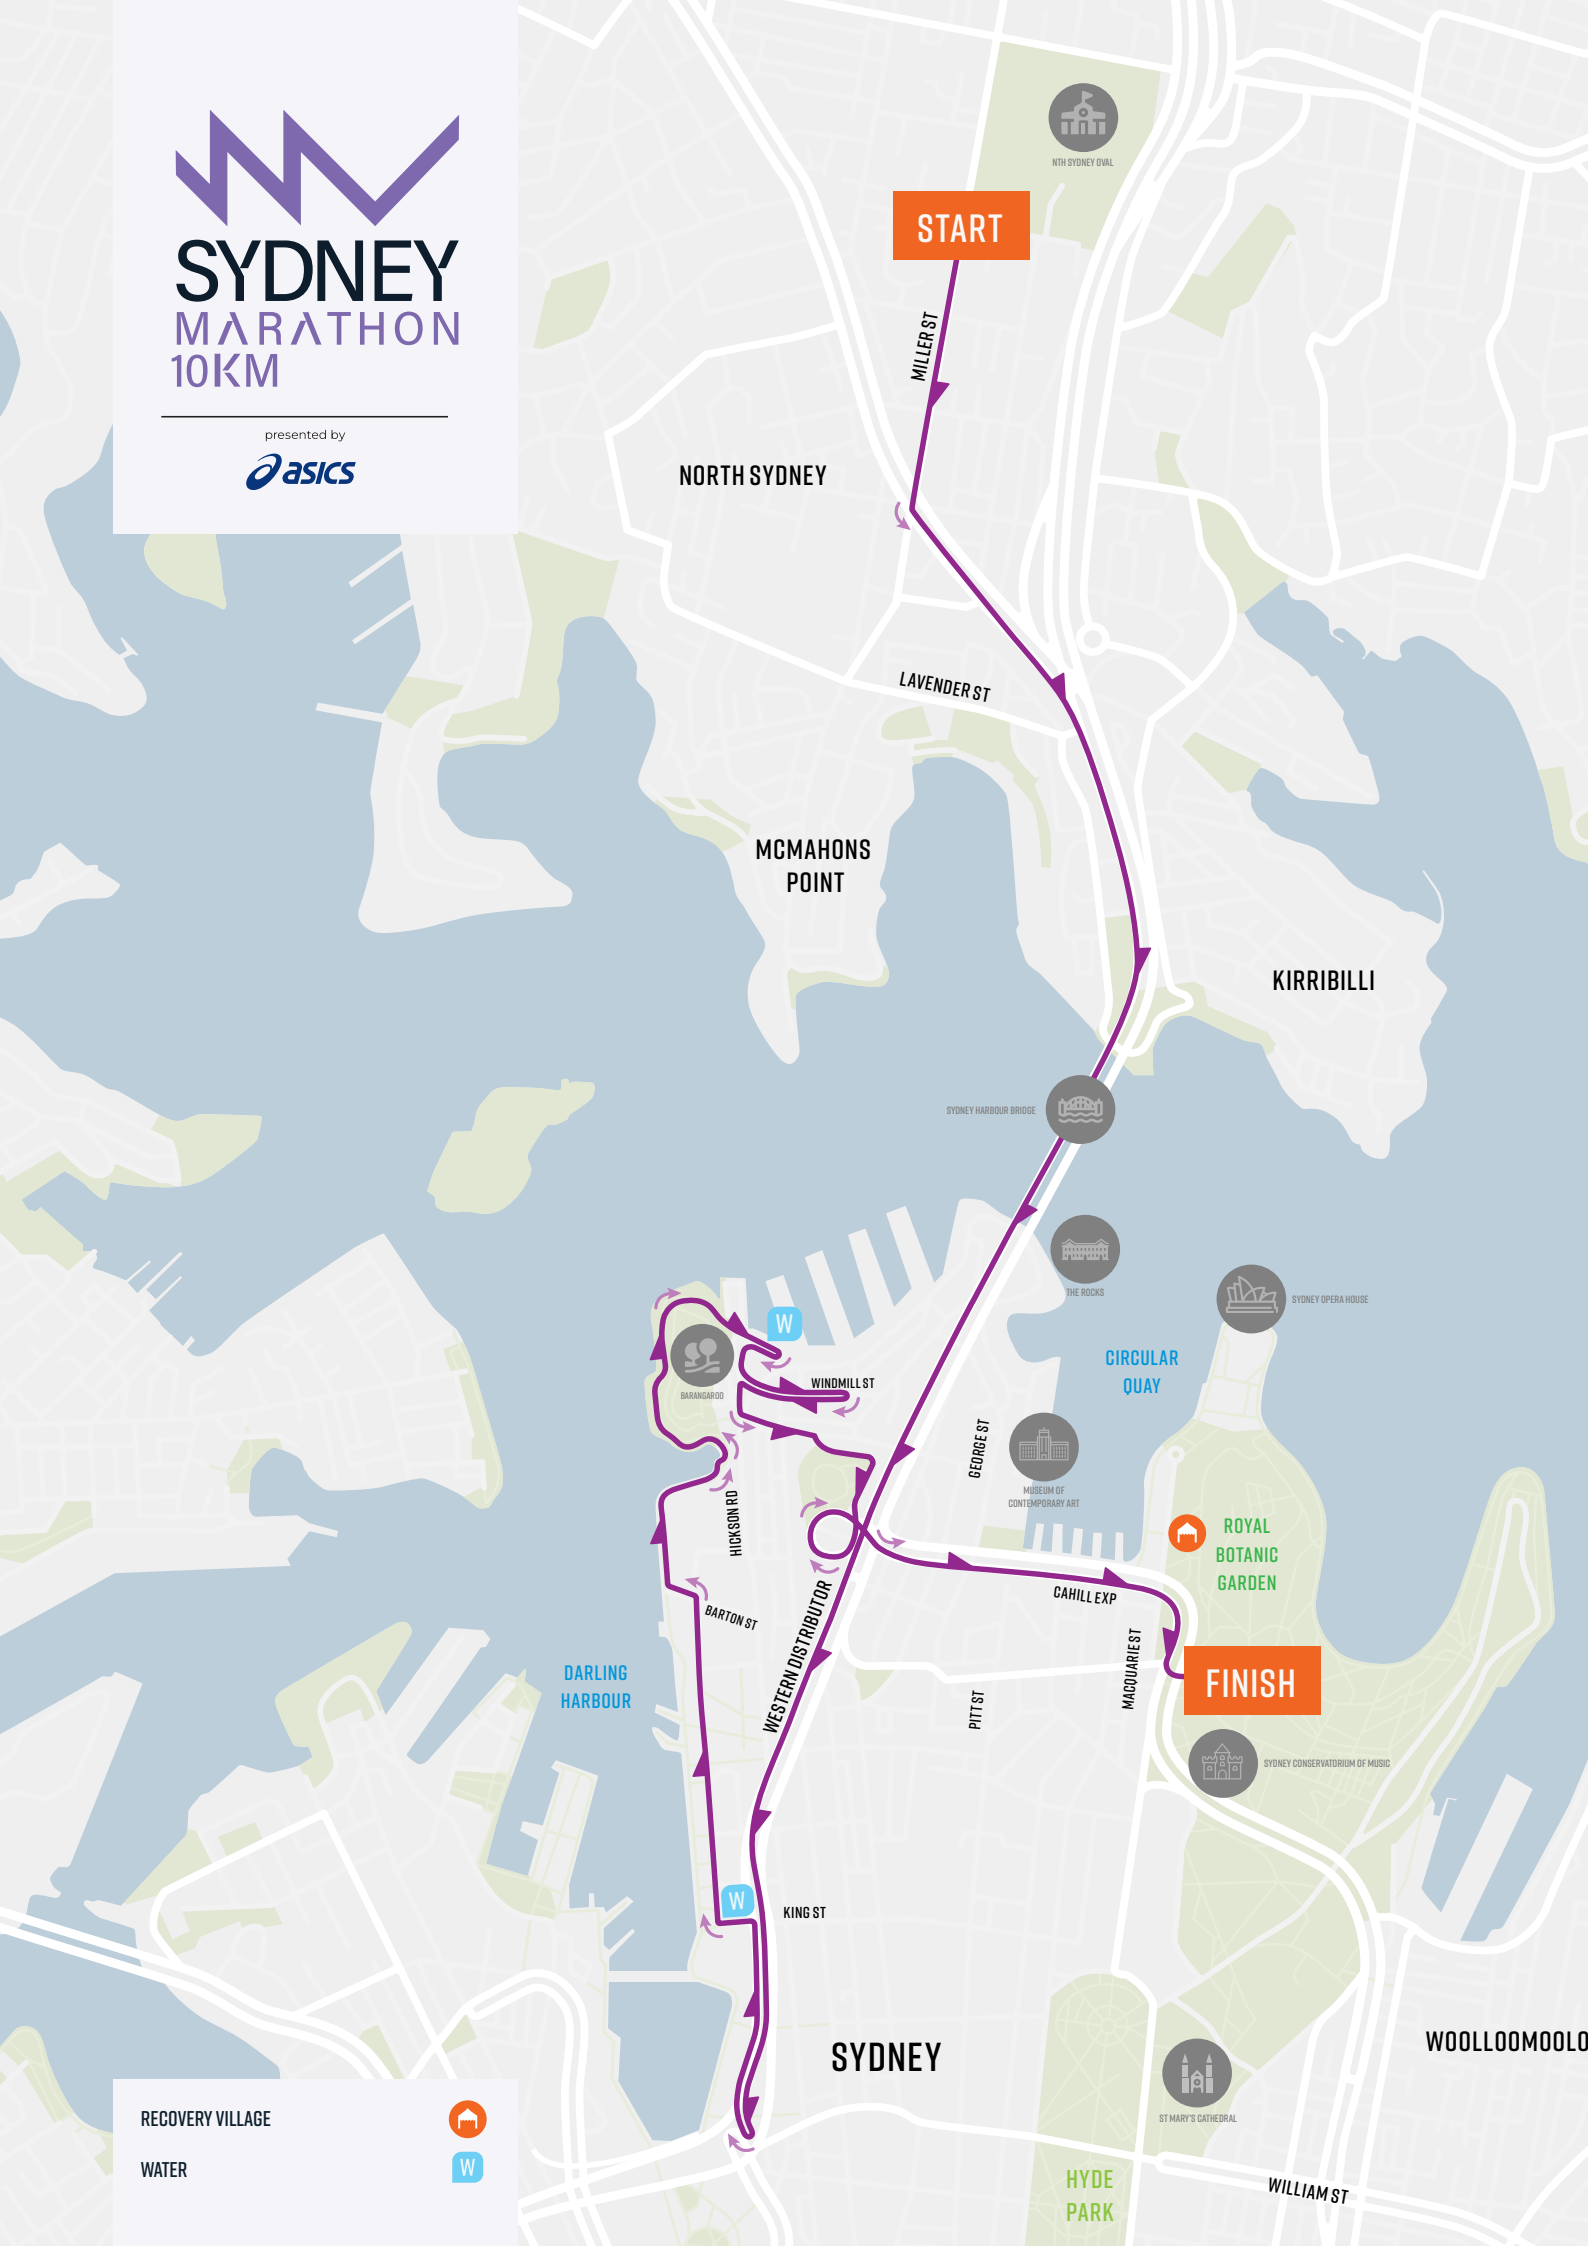

SYDNEY MARATHON 10KM

presented by

START

MILLER ST

NORTH SYDNEY

LAVENDER ST

MCMAHONS POINT

KIRRIBILLI

SYDNEY HARBOUR BRIDGE

THE ROCKS

SYDNEY OPERA HOUSE

CIRCULAR QUAY

DARLING HARBOUR

WINDMILL ST

GEORGE ST

MUSEUM OF CONTEMPORARY ART

BARTON ST

KING ST

SYDNEY

WOOLLOOMOOLOO

HYDE PARK

ST MARY'S CATHEDRAL

WILLIAM ST

RECOVERY VILLAGE