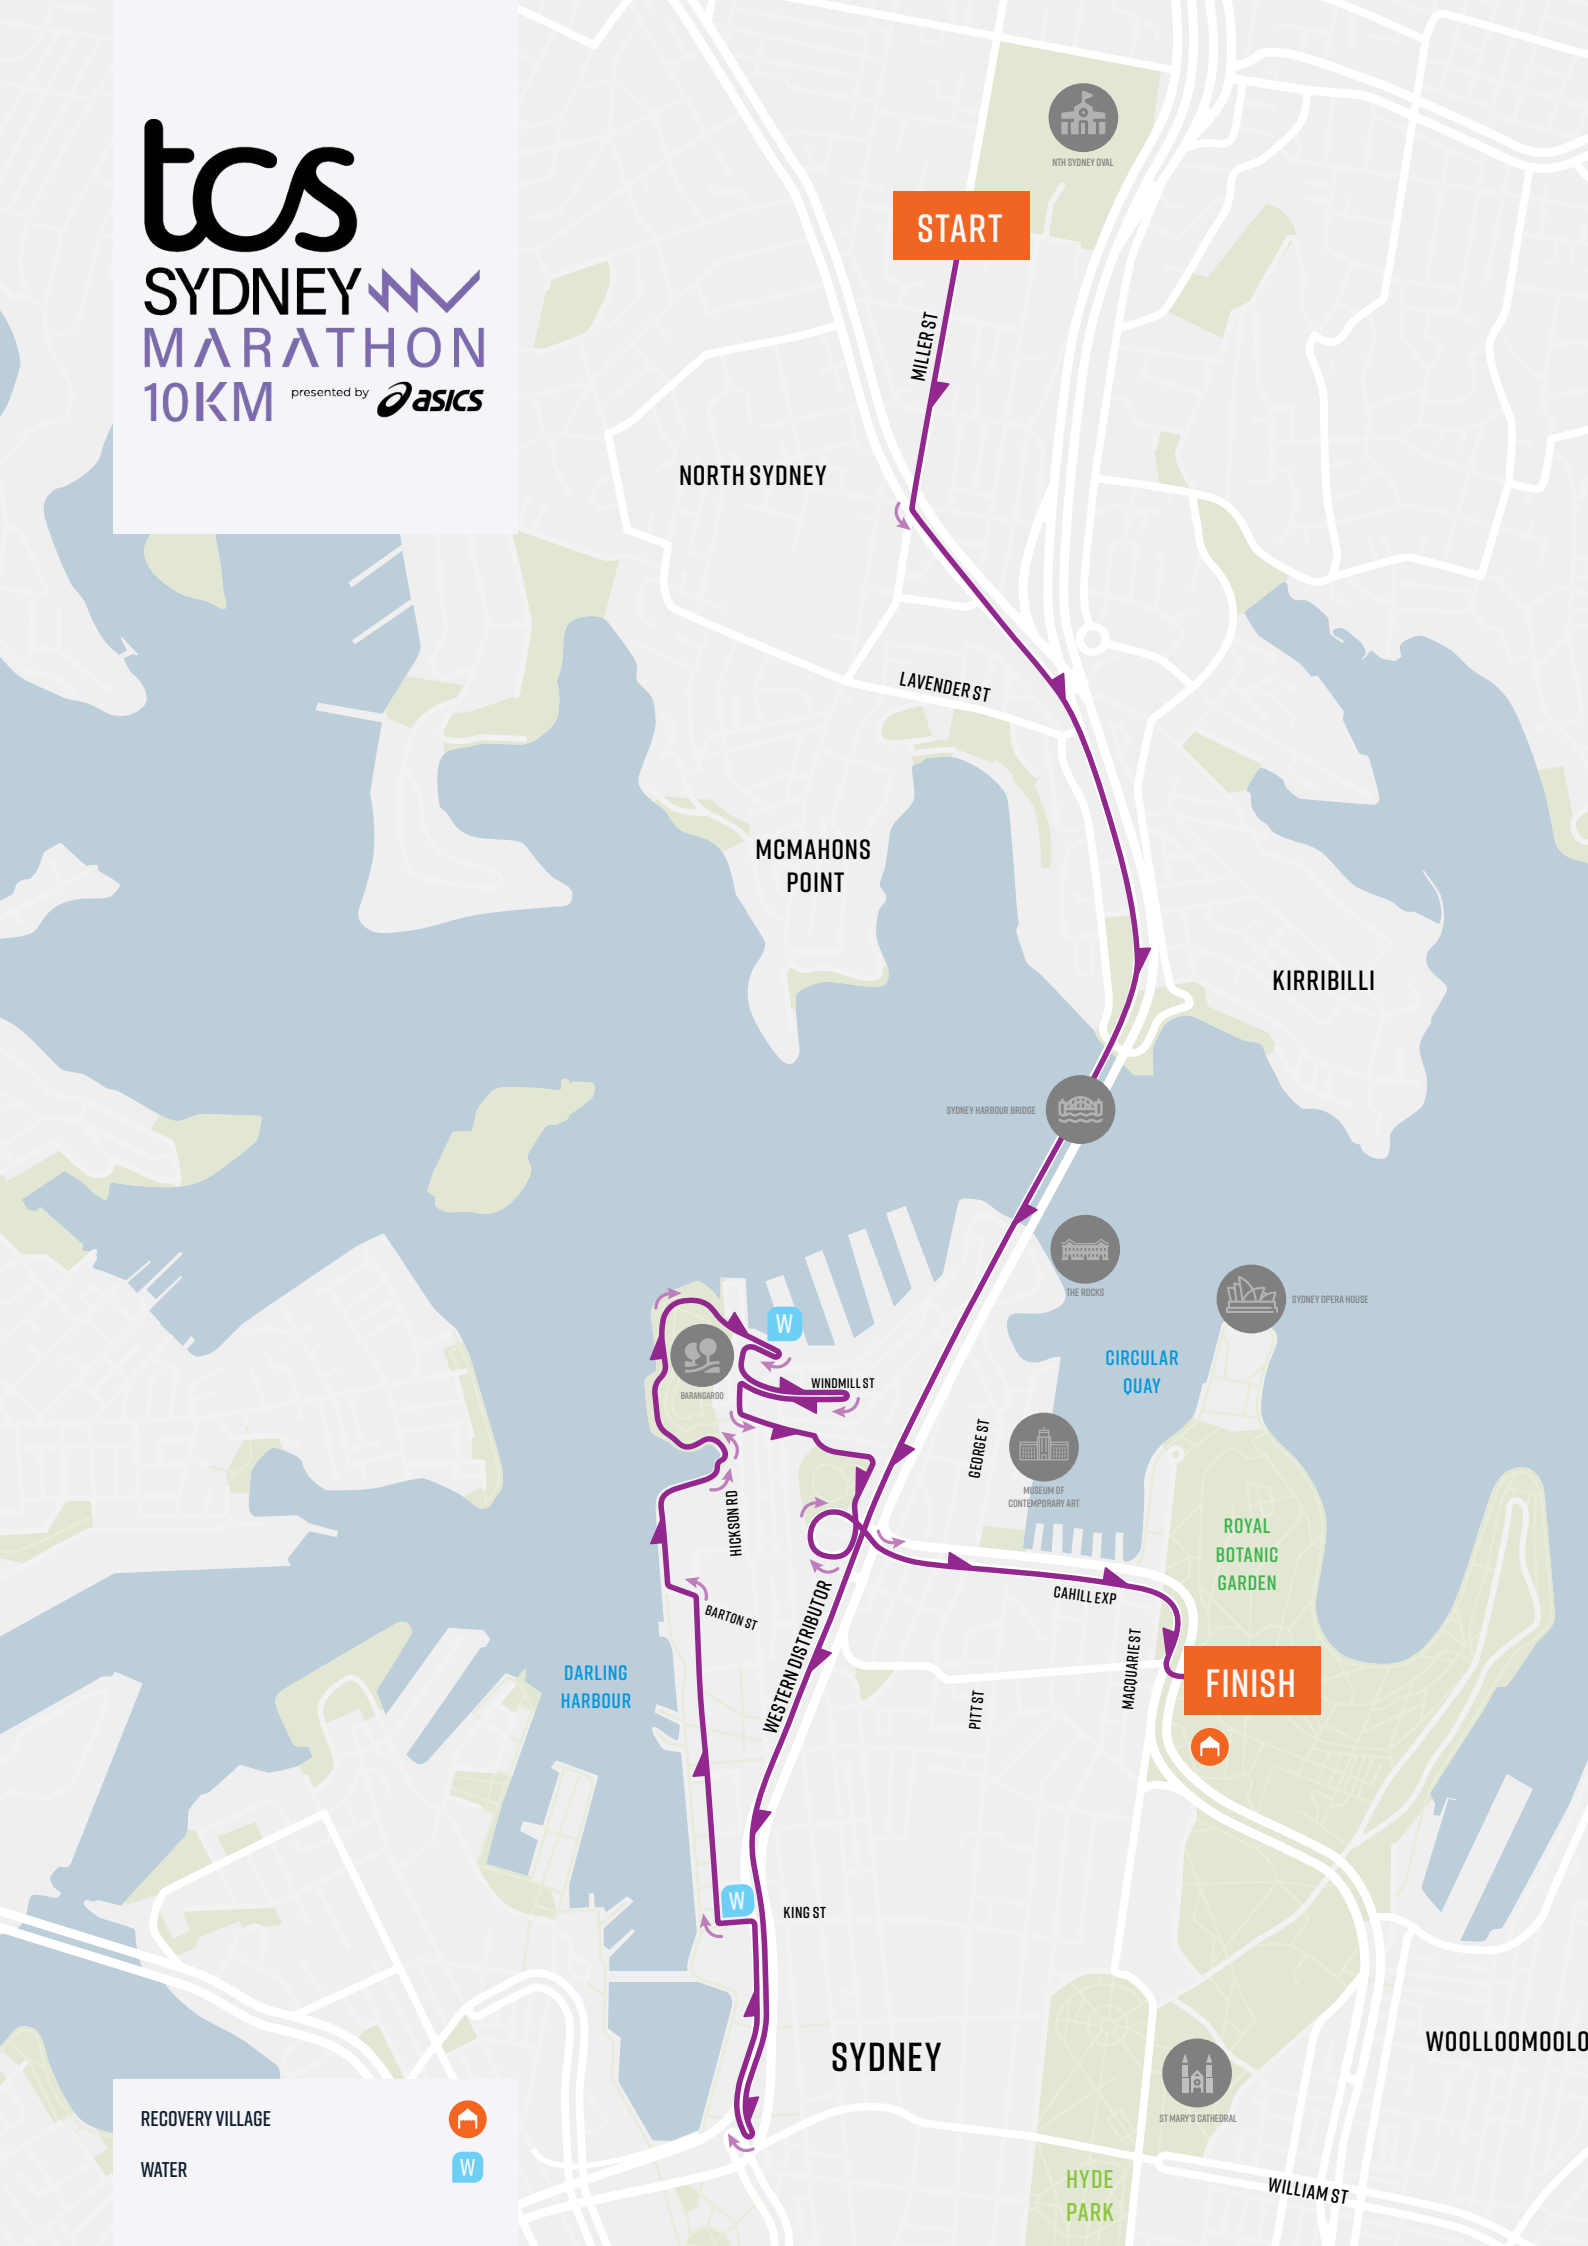

tcs

SYDNEY MARATHON

10KM

presented by 

START

MILLER ST

NORTH SYDNEY

LAVENDER ST

MCMAHONS POINT

KIRRIBILLI

SYDNEY HARBOUR BRIDGE

THE ROCKS

SYDNEY OPERA HOUSE

CIRCULAR QUAY

BARANGAROO

WINDMILL ST

GEORGE ST

MUSEUM OF CONTEMPORARY ART

ROYAL BOTANIC GARDEN

DARLING HARBOUR

HICKSON RD

BARTON ST

WESTERN DISTRIBUTOR

CAHILL EXP

WILLIAM ST

RECOVERY VILLAGE

WATER